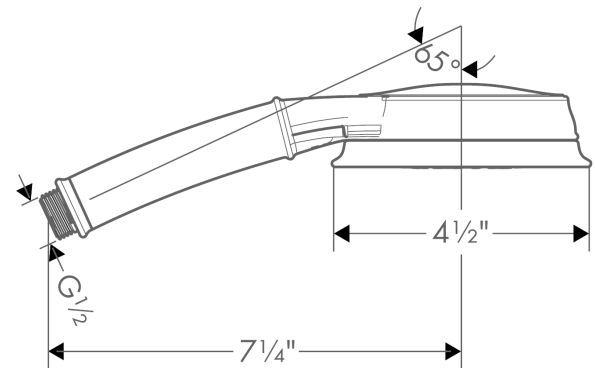

Croma 100 Classic
Handshower 3-Jet, 1.8 GPM
 Finishes : **chrome** Part no. : **04753000**

Description

Features

- 75 no-clog spray channels
- Spray modes: Full, Pulsating Massage, Intense Turbo
- Flow: 1.8 GPM (6.8 L/Min)

Item details

List Price \$ 106.00

Technology

Compliance

Product image

Scale drawing

Croma 100 Classic
Handshower 3-Jet, 1.8 GPM
Finishes : **chrome** Part no. : **04753000**

Exploded drawing

Year of production: >01/18

Croma 100 Classic
Handshower 3-Jet, 1.8 GPM
 Finishes : **chrome** Part no. : **04753000**

Spare parts list

Year of production: >01/18

Pos.	Description	Part no.	Price	PU
1	filter packing	94246000	-	1